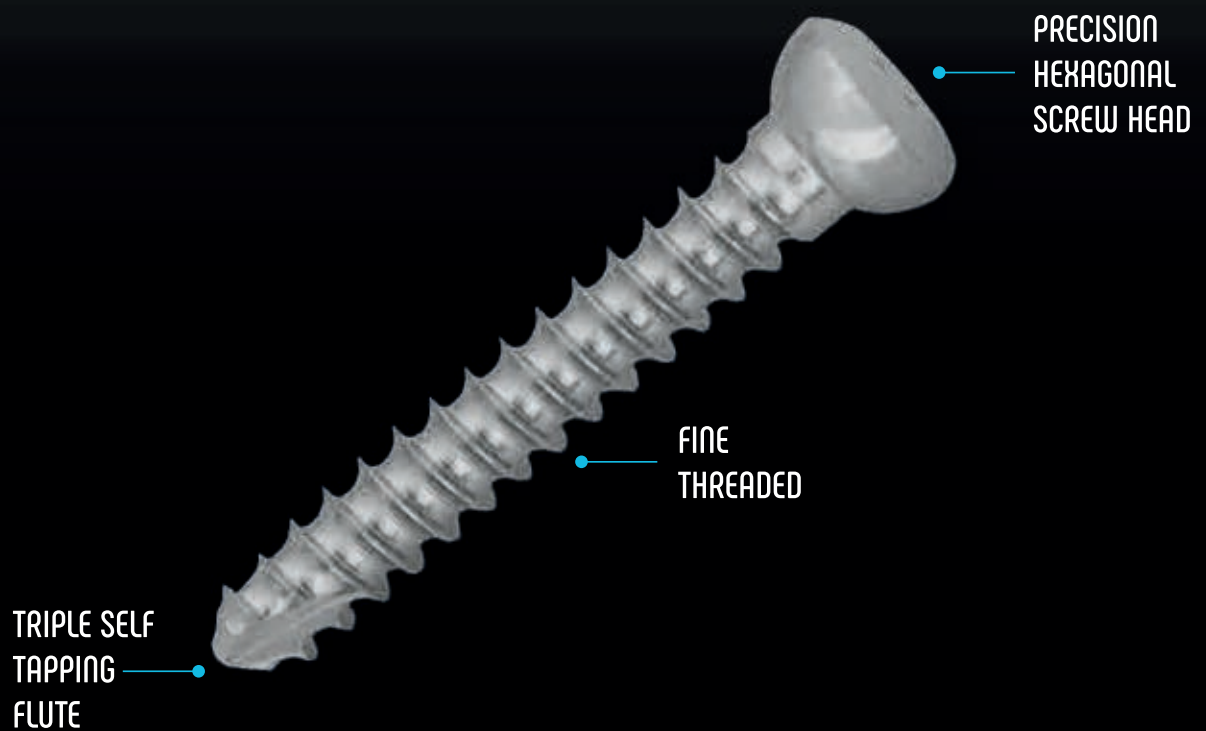

CORTICAL SCREWS

The cortical screws are made with high-performance stainless steel 316L and 317L, finished with high resolution CNC manufacturing.

The triple self tapping flute, together with the strengthened precision hexagonal head allows to facilitate the introduction of the screw with less effort, reducing failure.