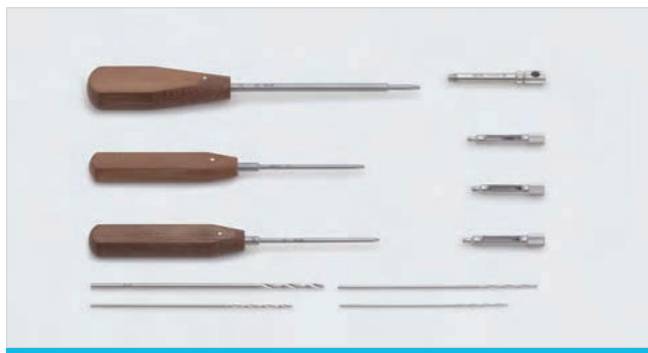

Locking kit Instrumental

Kit bloqueado Instrumental

Kit de bloqueo Instrumental

Ref. KBI

718,00 €

1x Box for locking screws and instruments 2.0/2.4/2.7/3.5mm

1x Caixa para parafusos e instrumentos bloqueados 2.0/2.4/2.7/3.5mm

1x Caja para tornillos e instrumentos bloqueados 2.0/2.4/2.7/3.5mm

1x Stardrive screwdriver T6 2.0mm

1x Chave de parafusos Stardrive T6 2.0mm

1x Destornillador Stardrive T6 2.0mm

1x Stardrive screwdriver T8 2.4/2.7mm

1x Chave de parafusos Stardrive T8 2.4/2.7mm

1x Destornillador Stardrive T8 2.4/2.7mm

1x Stardrive screwdriver T15 3.5mm

1x Chave de parafusos Stardrive T15 3.5mm

1x Destornillador Stardrive T15 3.5mm

1x Locking screw drill guide 2.0mm

1x Guia parafusos bloqueados 2.0mm

1x Guia tornillos bloqueados 2.0mm

1x Locking screw drill guide 2.4mm

1x Guia parafusos bloqueados 2.4mm

1x Guia tornillos bloqueados 2.4mm

1x Locking screw drill guide 2.7mm

1x Guia parafusos bloqueados 2.7mm

1x Guia tornillos bloqueados 2.7mm

1x Locking screw drill guide 3.5mm

1x Guia parafusos bloqueados 3.5mm

1x Guia tornillos bloqueados 3.5mm

Drill Bit / Broca / Broca

1x (1.5, 1.8, 2.0, 2.8mm)